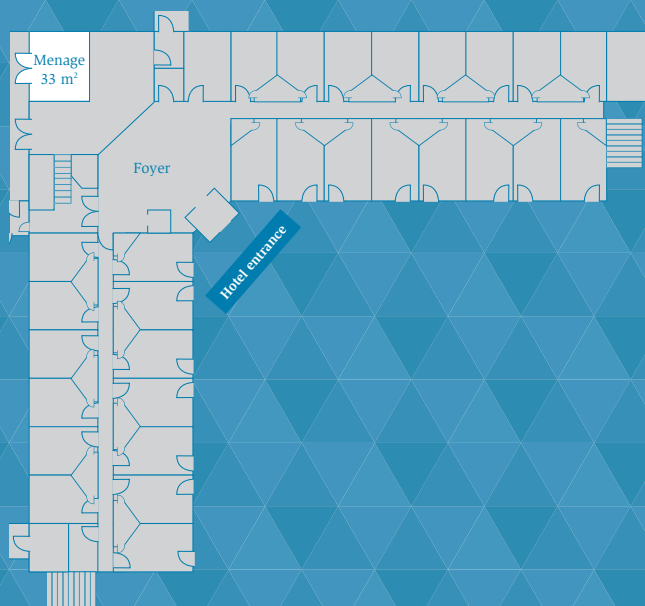

Room

- 93 hotel rooms
- satellite TV, desk
- Bathrooms with shower or bathtub
- lift
- View of the inner courtyard

Nearby

Castle Borbeck 6 km
House of economic development 8 km
Silver Palace 8 km
Single chimney settlement 9 km
Ruhr Museum 13 km
Zeche Customs Union 13 km
Villa Hügel 14 km
Hattingen Lift 28 km

Raumplan

Conference rooms

ROOM NAME	KINO	CLASS	BLOCK	U-FORM	m ²	HEIGHT
Menage	20	20	10	14	33.00	2.30
Schacht 4	22	18	16	12	46.00	2.90
Schacht 8	40	28	24	18	58.00	2.90
Schacht 4/8	82	65	48	30	104.00	2.90