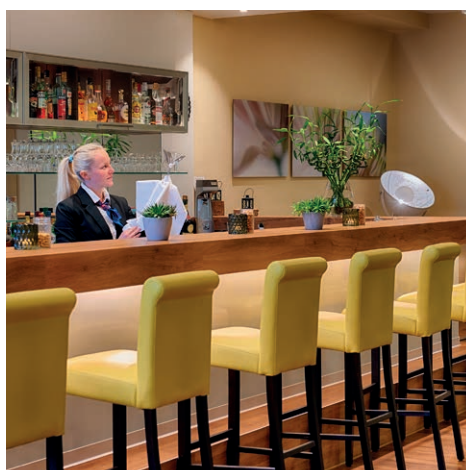

Select Hotel Erlangen

Select Hotel Erlangen

Wetterkreuz 7
91058 Erlangen

erlangen@select-hotels.com
T +49 (0)9131 60 80
select-hotels.com

Group reservation

T +49 (0)40 600 808 115
gruppenreservierung@novum-hospitality.com

Meeting & Event Office

T +49 (0)30 9131 608 380
meeting.erlangen@select-hotels.com