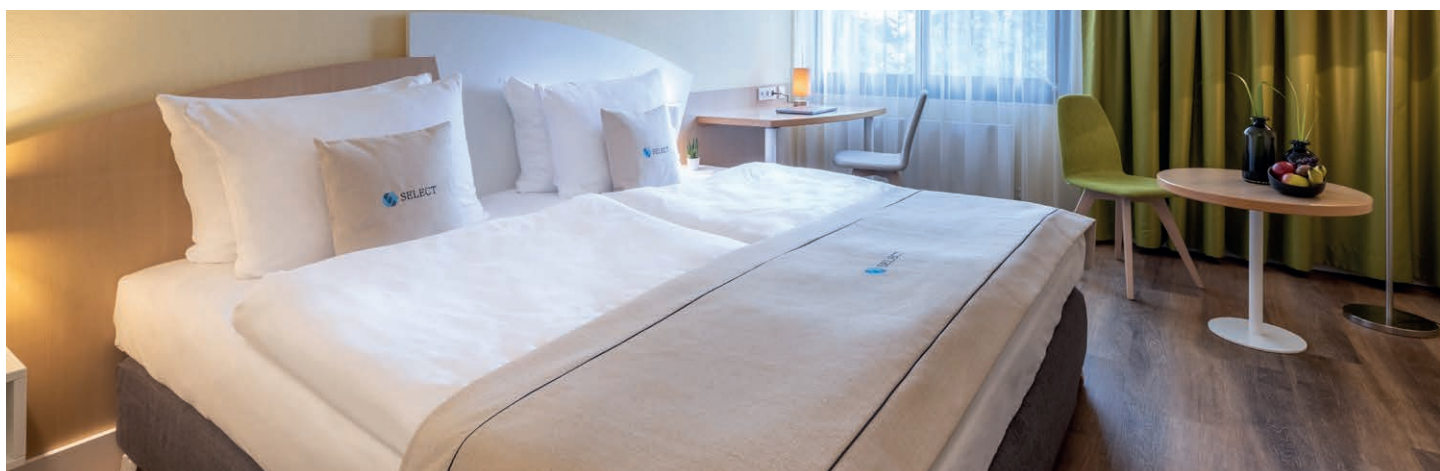

Select Hotel Erlangen

Select Hotel Erlangen

Wetterkreuz 7
91058 Erlangen

erlangen@select-hotels.com
T +49 (0)9131 60 80
select-hotels.com

Group reservation

T +49 (0)40 600 808 115
gruppenreservierung@novum-hospitality.com

Meeting & Event Office

T +49 (0)30 9131 608 380
meeting.erlangen@select-hotels.com