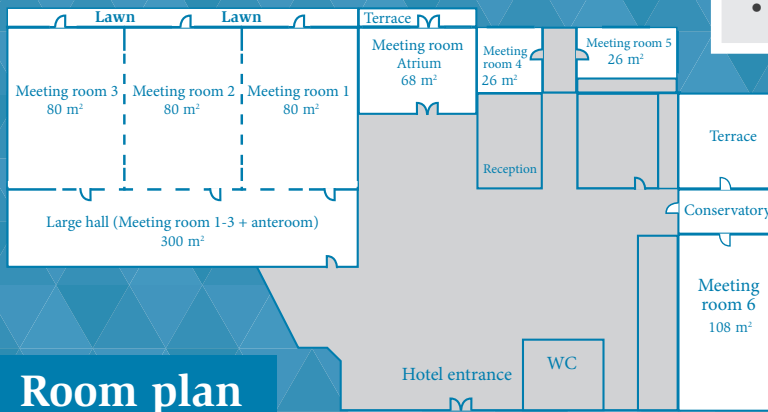

Room

- 126 Hotel room
- Sat. television, desk
- Almost all rooms with bathtub
- Safe

Nearby

Fraunhofer Institute	1.0 km
Tennenloher Forest with Forest adventure centre	1.5 km
Faculty of Engineering	5.0 km
Siemens Campus	6.0 km
Castle garden	7.5 km

Special

- Fitness room
- Bus car park at the hotel
- 7 Meeting rooms (max. 250 Persons)
- Lift

Event packages

Selection M

from €63 / Person

- Modern conference room with daylight, depending on the number of people
- WLAN included for every conference participant
- Car park directly in front of the building, subject to availability
- Free use of standard technology (projector, screen, pin board and flipchart)
- Unlimited chilled water and soft drinks in the room
- 2 coffee breaks with coffee, tea and a variety of small snacks
- 1 lunch (3-course menu or lunch buffet of the chef's choice)
- 1 water/1 soft drink 0.2 litre included with lunch

Room plan

Meeting rooms

ROOM NAME	KINO	CLASS	BLOCK	U-FORM	BANKETT	RECEPTION	m ²	HEIGHT
Meeting room 1	70	34	24	20	36	50	80	3.00
Meeting room 2	80	40	24	24	36	50	80	3.00
Meeting room 3	80	40	24	24	36	50	80	3.00
Meeting room 4	16	6	10	-	-	15	26	2.40
Meeting room 5	16	6	12	-	-	15	26	2.40
Meeting room 6	90	70	30	30	54	60	108	2.90
Atrium	40	30	24	18	27	40	68	2.90
Meeting room 1+2	160	80	-	40	72	100	160	3.00
Meeting room 2+3	160	80	-	40	72	100	160	3.00
Meeting room 1+2+3	230	130	-	58	100	150	240	3.00
Großer Saal (Meeting room 1-3 + Anteroom)	250	150	-	-	100	200	300	3.00