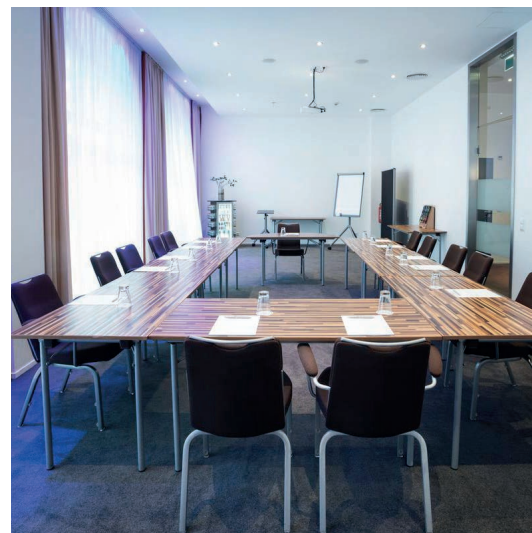

Event packages

Selection S

from €62 / Person

- Modern conference room with daylight depending on the number of people
- WLAN included for every conference participant
- Free use of standard technology (projector, screen, pin board and flipchart)
- Unlimited chilled water and soft drinks in the room
- 1 coffee break with coffee, tea and a variety of small snacks
- 1 lunch snack (standing buffet of the chef's choice)
- 1 water/1 soft drink 0.2 litre included with the lunch snack

Selection M

from €69 / Person

- Modern conference room with daylight depending on the number of people
- WLAN included for every conference participant
- Free use of standard technology (projector, screen, pin board and flipchart)
- Unlimited chilled water and soft drinks in the room
- 2 coffee breaks with coffee, tea and a variety of small snacks
- 1 lunch snack (standing buffet of the chef's choice)
- 1 water/1 soft drink 0.2 litre included with the lunch snack

Raumplan

Ground floor

Meeting rooms

KINO

CLASS

BLOCK

U-FORM

m²

HEIGHT

ROOM NAME	KINO	CLASS	BLOCK	U-FORM	m²	HEIGHT
Business Lounge	35	24	18	18	52	3,40
Lese Lounge	-	-	4	-	16	3,40

SELECT
HOTELS

Select Hotel Checkpoint Charlie Berlin

Hedemannstraße 11/12
10969 Berlin

checkpoint@select-hotels.com
T +49 (0)30 319 861 80
select-hotels.com

Group reservation

T +49 (0)40 600 808 115
gruppenreservierung@novum-hospitality.com

Meeting & Eventoffice

T +49 (0)30 3198618 400
meeting.checkpoint@select-hotels.com

Now
book now!

Simply scan the
QR code
or click on it!